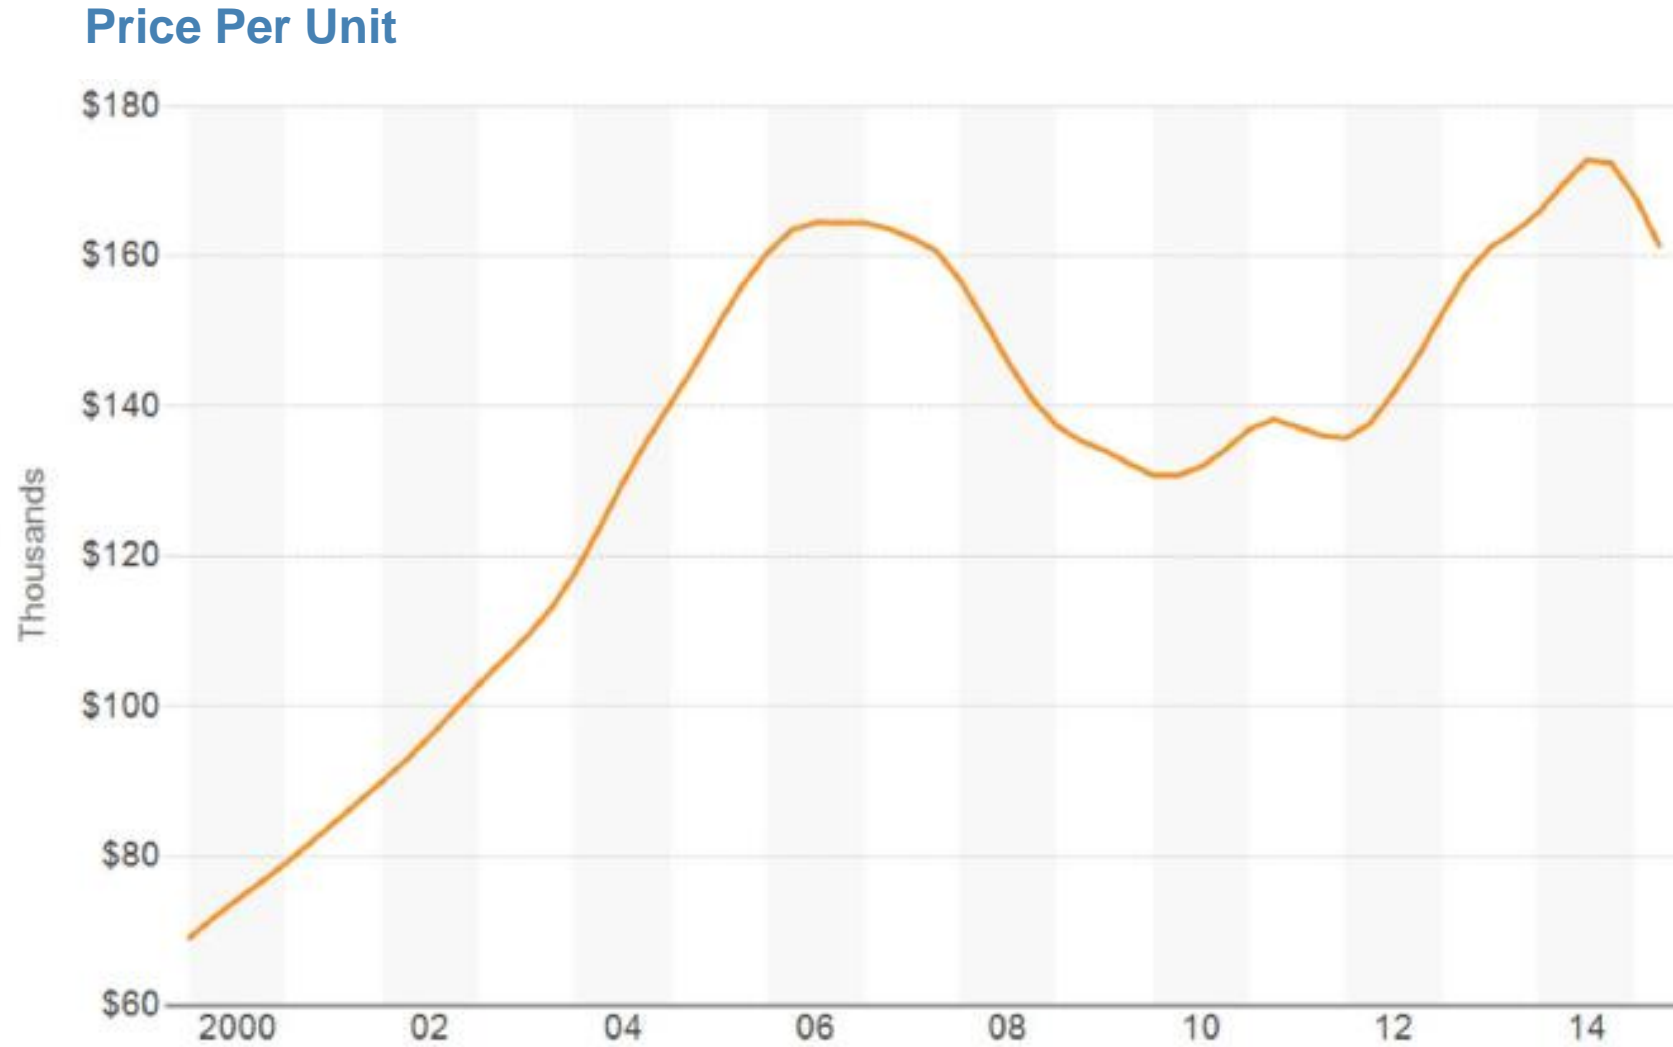

Alameda County Multi-family Price per Unit

NAI Northern California

Oakland. San Francisco. San Jose

www.NAINorCal.com