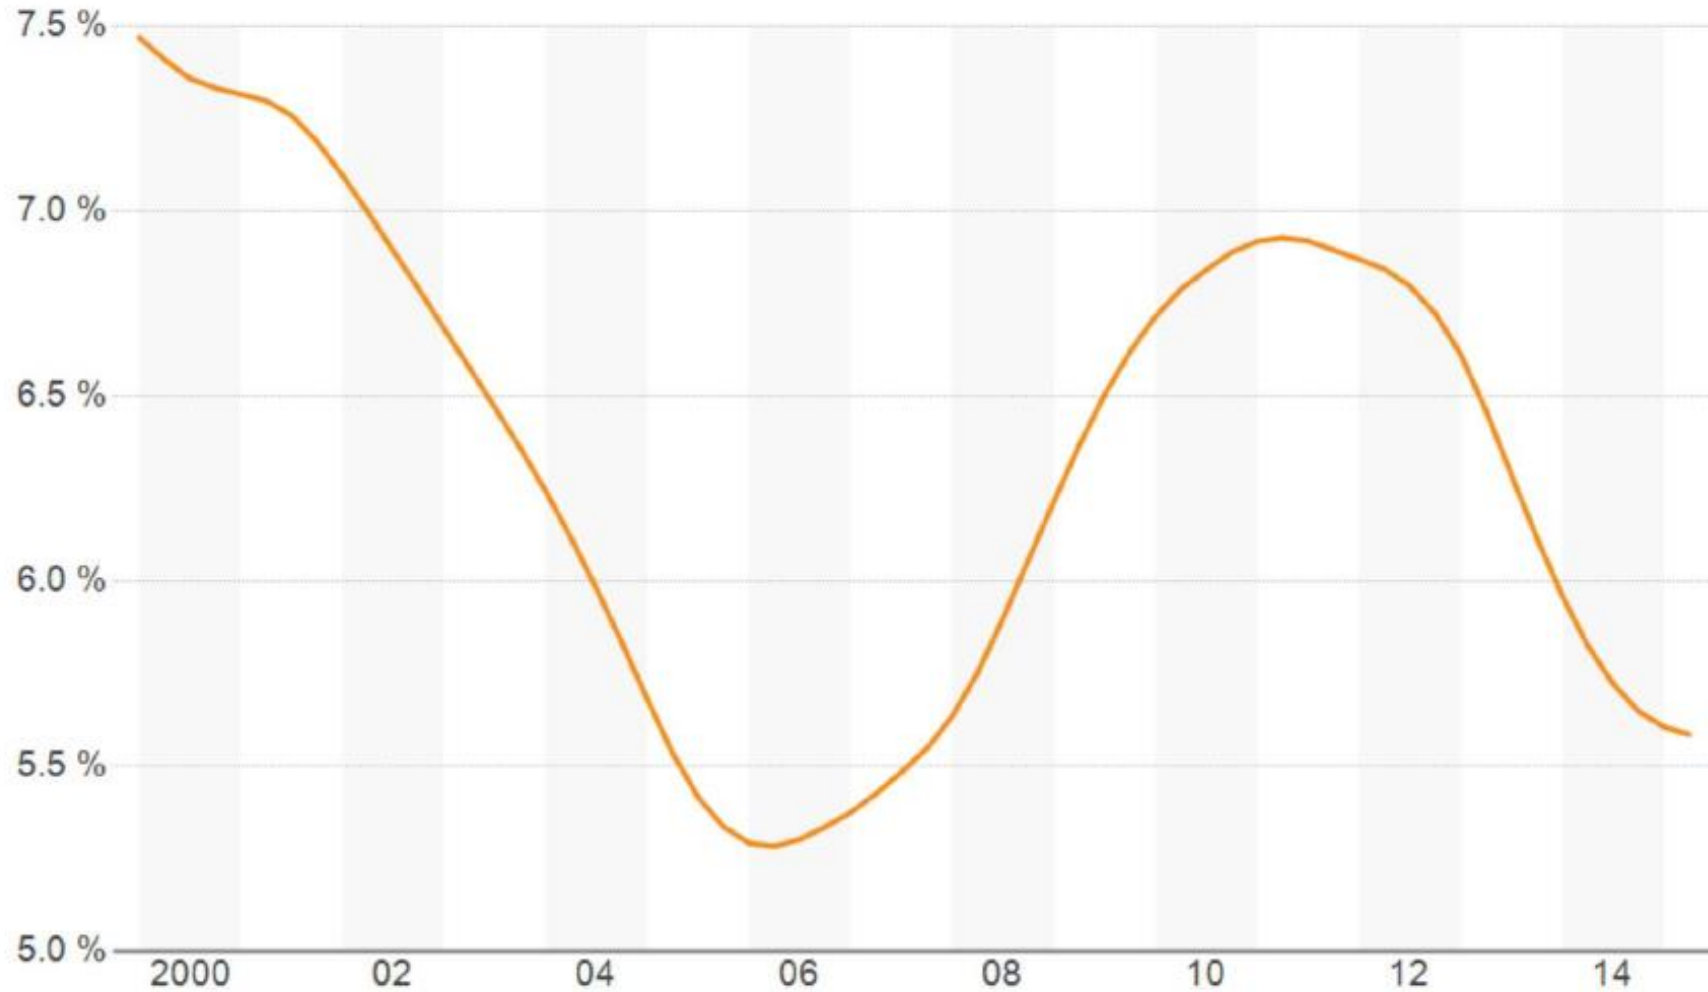

# Alameda County Multi-Family Cap Rate

Cap Rate

**NAI** Northern California

Oakland. San Francisco. San Jose

[www.NAINorCal.com](http://www.NAINorCal.com)